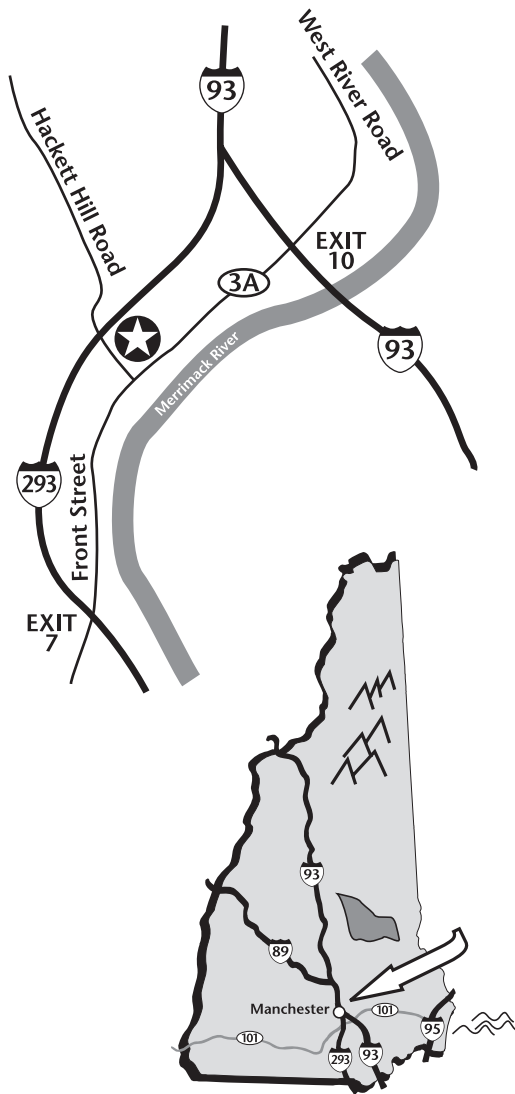

## DIRECTIONS

**From 293 North:** Take the Everett Turnpike/293 North to Exit 7. Take a right onto Route 3A/Front Street. Travel approximately 1 mile until you reach Hackett Hill Road. Take left onto Hackett Hill Road, The Gables at Manchester is on your immediate right.

**From 93 North:** Take 93 North to Exit 10. Take a left onto West River Road/Route 3A/Front Street. Travel approximately 1 mile to the intersection of Front St and Hackett Hill Road. Take a right onto Hackett Hill Road, The Gables at Manchester is on your immediate right.

**From 93 South:** Take Route 93S to Exit 10. Take left onto West River Road/Route 3A/Front Street. Travel approximately 1 mile to the intersection of Front St and Hackett Hill Road, take right onto Hackett Hill Road. The Gables at Manchester is on your immediate right.

Hackett Hill Road and Front Street  
Manchester, NH

**603-695-6609**

[www.TheGablesAtManchester.com](http://www.TheGablesAtManchester.com)