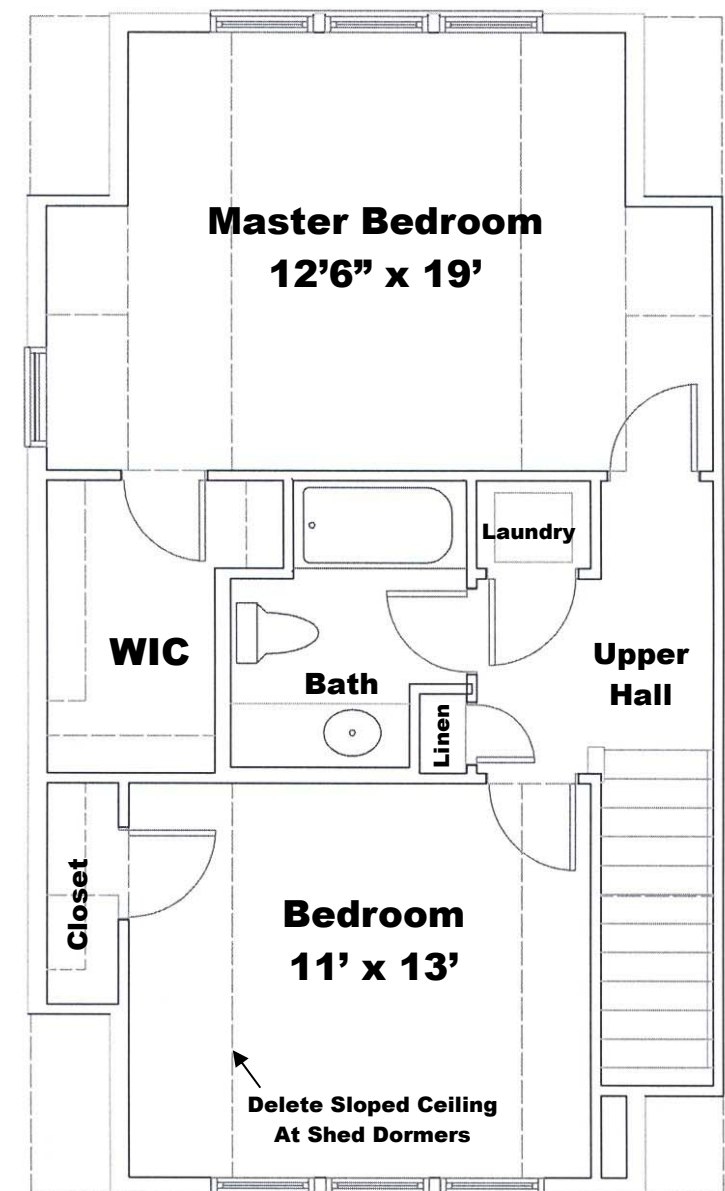

# END UNIT

## 1727 SQ FT

First Floor—404 sf

Second Floor—685 sf

Third Floor—638 sf

Specific unit plans may be reversed.  
 All dimensions are approximate. Drawings are artist's  
 conception and may differ from actual construction.