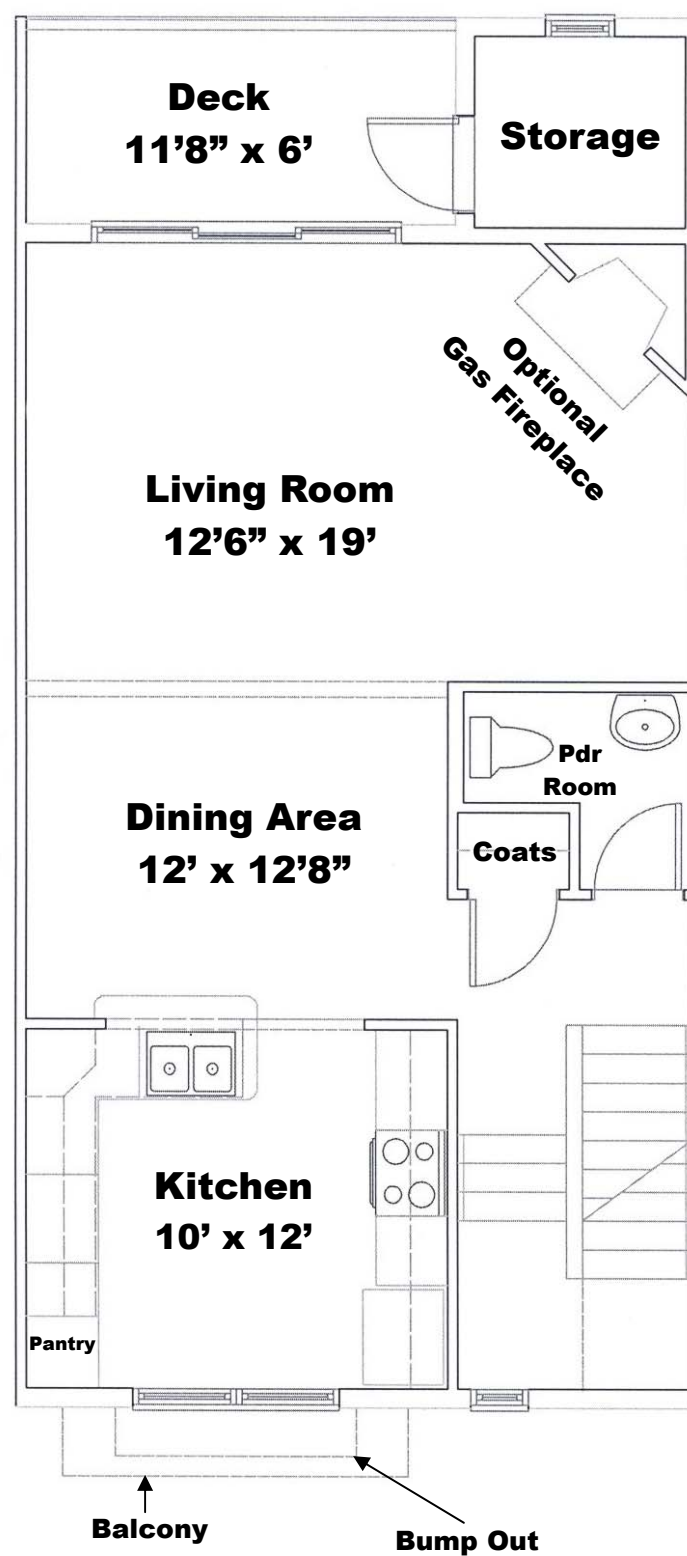

INNER UNIT

1710 SQ FT

First Floor—402 sf

Second Floor—674 sf

Third Floor—634 sf

Specific unit plans may be reversed.
 All dimensions are approximate. Drawings are artist's
 conception and may differ from actual construction.