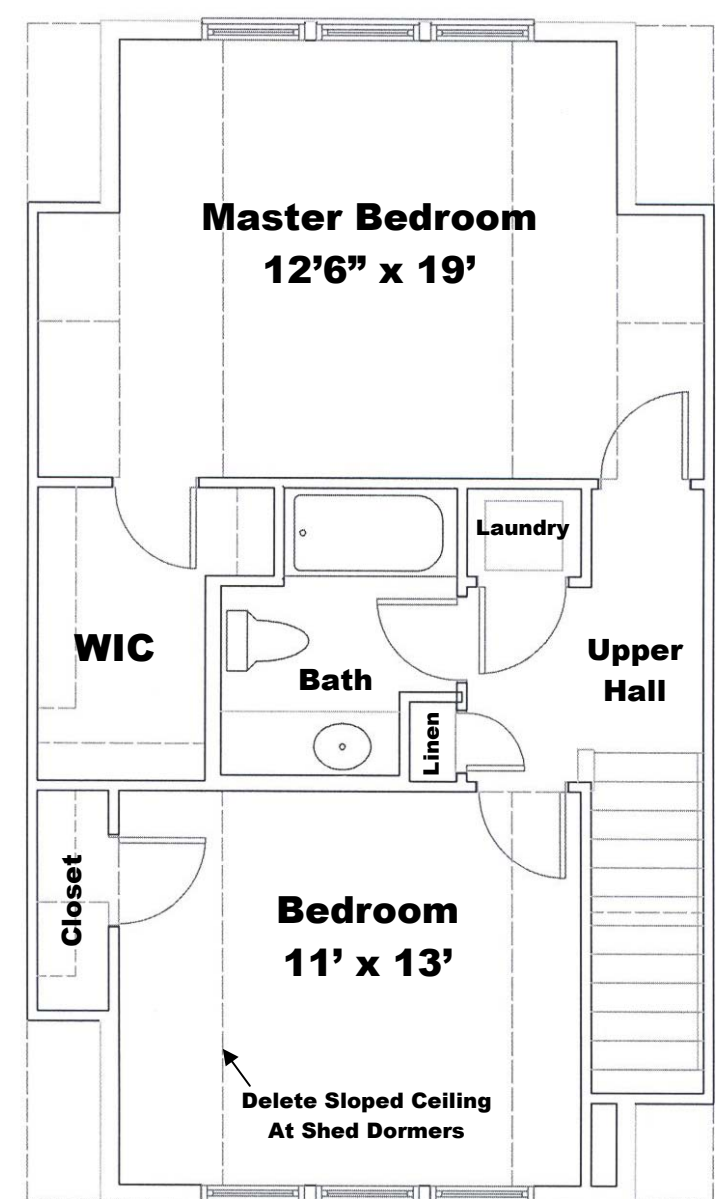

INNER UNIT

1710 SQ FT

First Floor—402 sf

Second Floor—674 sf

Third Floor—634 sf

Specific unit plans may be reversed.
 All dimensions are approximate. Drawings are artist's
 conception and may differ from actual construction.